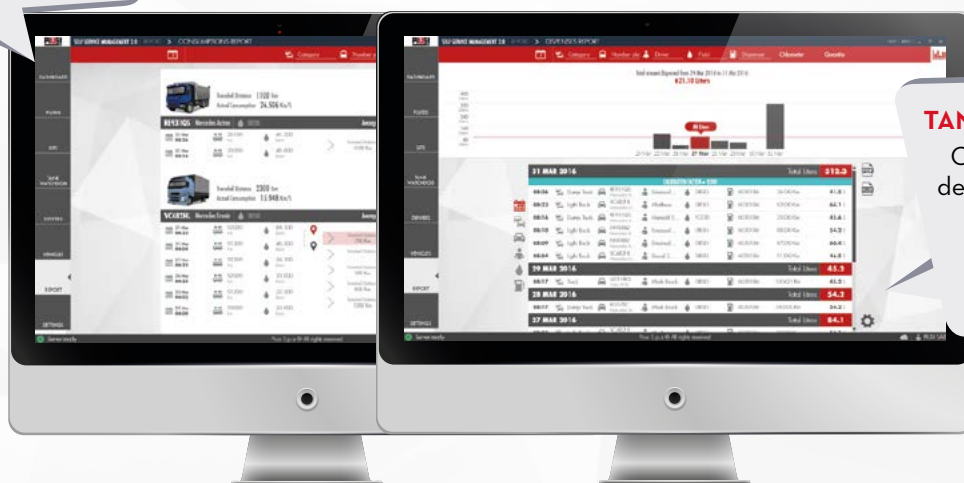

VEHICLES

Reads the average consumption and distance driven.

TANK MONITORING

Check the liters delivered over the period you specify.

The system min. requirements are:

- Monitor resolution 1280x700
- CPU: Intel® Pentium® 4 or AMD Athlon® 64 processor (2 GHz or higher)
- RAM: 2 GB
- Free space on Hard Disk: 20 GB
- Operating system: Windows 10 TH1 1507 or next version, Windows Server 2016 or next version
- Database: Microsoft SQL 2019 CU16 Express (included in the installation)

TECHNICAL DATA - USB CODE

CODE	DESCRIPTION
FO0772050	SSM 2.0 ENTRY
FO077202A	SSM 2.0 ADVANCED
FO077204A	SSM 2.0 SUITE
FO0772000	SSM 2.0 CLIENT

TECHNICAL DATA - WEB CODE

CODE	DESCRIPTION
FO0772250	SSM 2.0 ENTRY - WEB EDITION
FO077222A	SSM 2.0 ADVANCED - WEB EDITION
FO077224A	SSM 2.0 SUITE - WEB EDITION
FO0772200	SSM 2.0 CLIENT - WEB EDITION

THE PURCHASE OF ADDITIONAL CLIENT LICENSES ENABLES YOU TO USE THE VARIOUS VERSIONS OF SELF SERVICE MANAGEMENT 2.0 ON MULTIPLE WORKSTATIONS.

SSM2.0