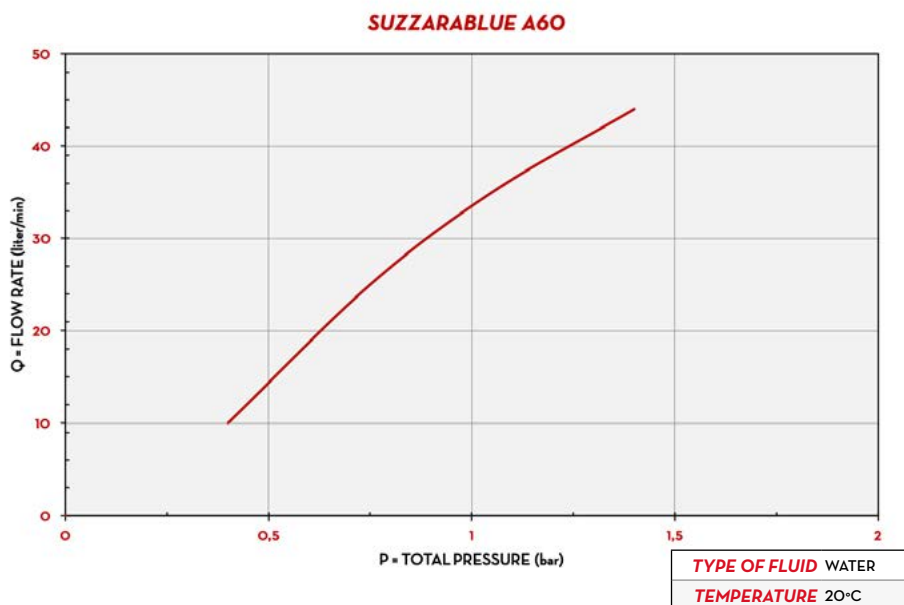

GREASE

KEROSENE

OIL

WATER

WINDSCREEN

CHART

IN THE BOX

- SUZZARABLU A60 NOZZLE
- INSTRUCTION MANUAL