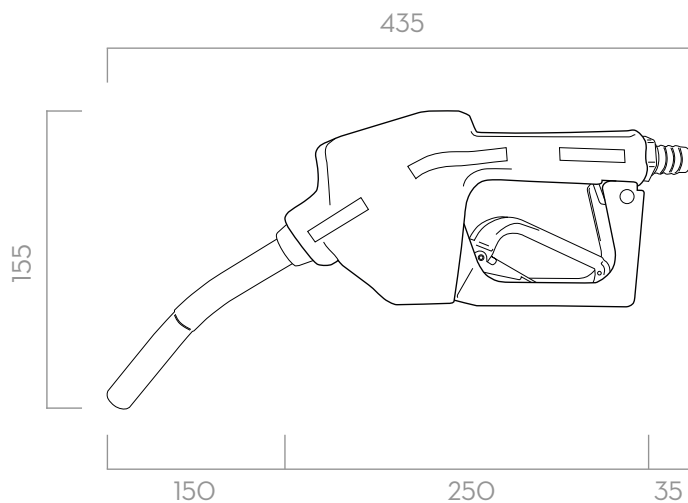

DETAILS

STAINLESS STEEL SPOUT

AUTOMATIC STOP

DIMENSIONS

Dimensions expressed in millimeters

MATERIALS

- SPOUT: STAINLESS STEEL
- BODY: STAINLESS STEEL

TECHNICAL DATA