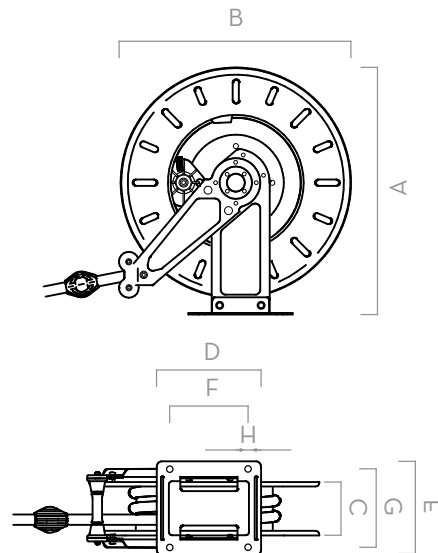

## IN THE BOX

- ADBLUE® HOSE REEL
- ACCESSORIES INCLUDED
- FIX SUPPORT PLATE (ON REQUEST)
- ROTATING SUPPORT PLATE (ON REQUEST)
- INSTRUCTION MANUAL

## DETAILS

HAND PROTECTION

ACCESSORIES INCLUDED

## DIMENSIONS

MODEL	OPEN HOSE REEL BIG	OPEN HOSE REEL SMALL
A	495	475
B	460	460
C	152	102
D	200	150
E	246	196
F	150	150
G	200	150
H	12	12

Dimensions expressed in millimeters