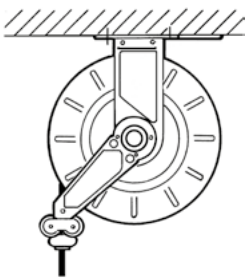

NOZZLES

FILTRATION

TANK MONITORING

HOSE REEL

ACCESSORIES

MERCHANDISE

INDEX

AIR

ANTIFREEZE

AdBlue®

BIODIESEL

DIESEL

FOOD

GASOLINE

GREASE

KEROSENE

OIL

WATER

WINDSCREEN

INSTALLATION

Different ways to install PIUSI's hose reels: they can be easily placed wherever you need them without any problem about functionality and safety. PIUSI's products are without a doubt designed to support your work in any condition.

ROOF INSTALLATION