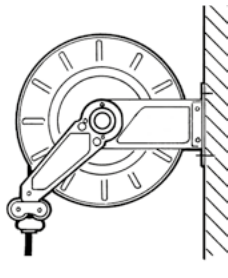

WALL INSTALLATION